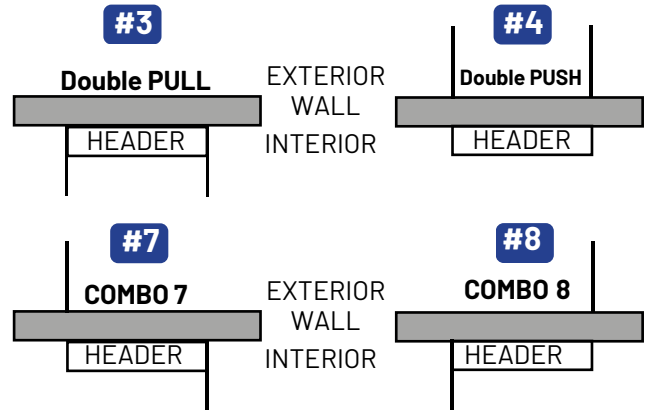

QTY	ID#	HEADER LENGTH	COLOR	MODEL	ADA ACCESSORIES	
						PART #	QTY
1							
2							
3							
4							
5							
6							
7							
8							
9							
10