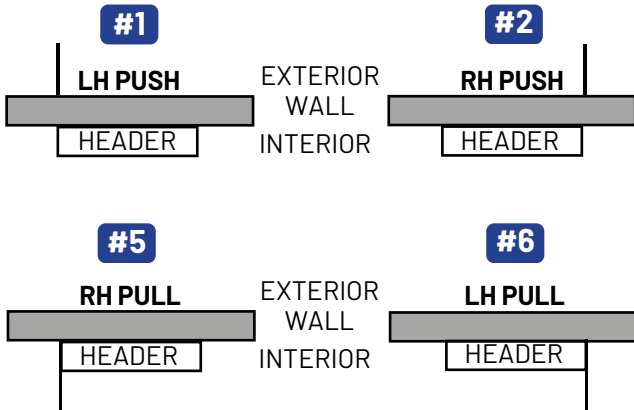

QTY	ID#	HEADER LENGTH	COLOR	MODEL	ADA ACCESSORIES	
						PART #	QTY
1							
2							
3							
4							
5							
6							
7							
8							
9							
10