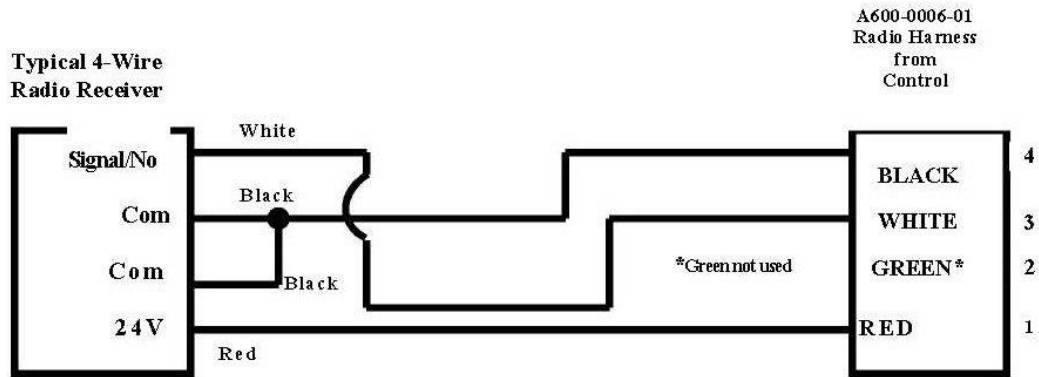

Common Radio Receiver Hook-up

Touchless Wall Switch

Connect to CN3

Typical Touchless Wall Switch